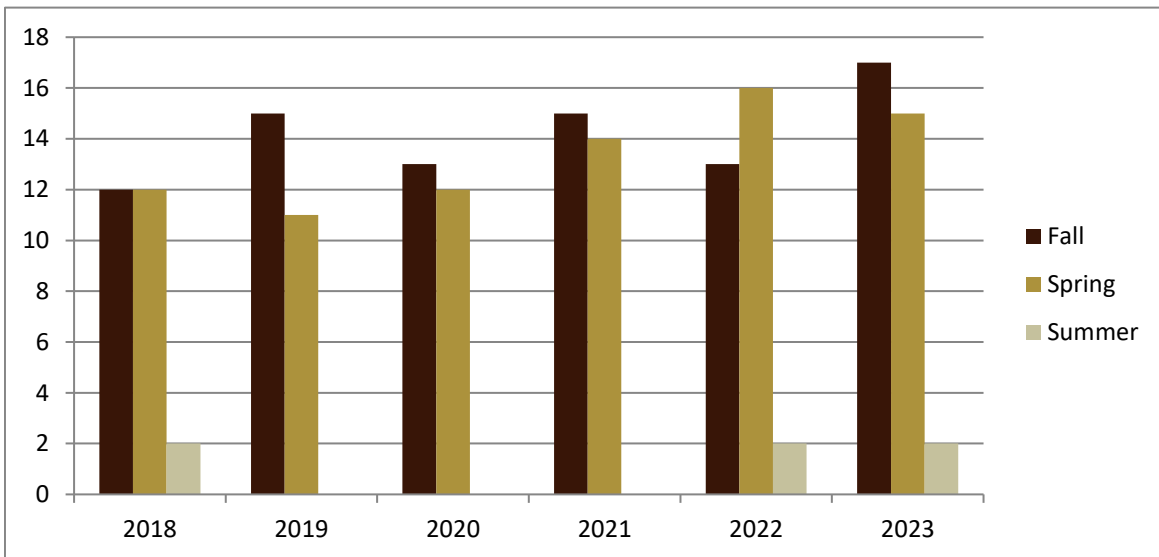

SMSU Environmental Science Program

Course Data

Academic Years 2018 to 2023

Courses by Term						
	2018	2019	2020	2021	2022	2023
Fall	12	15	13	15	13	17
Spring	12	11	12	14	16	15
Summer	2				2	2
Grand Total	26	26	25	29	31	34