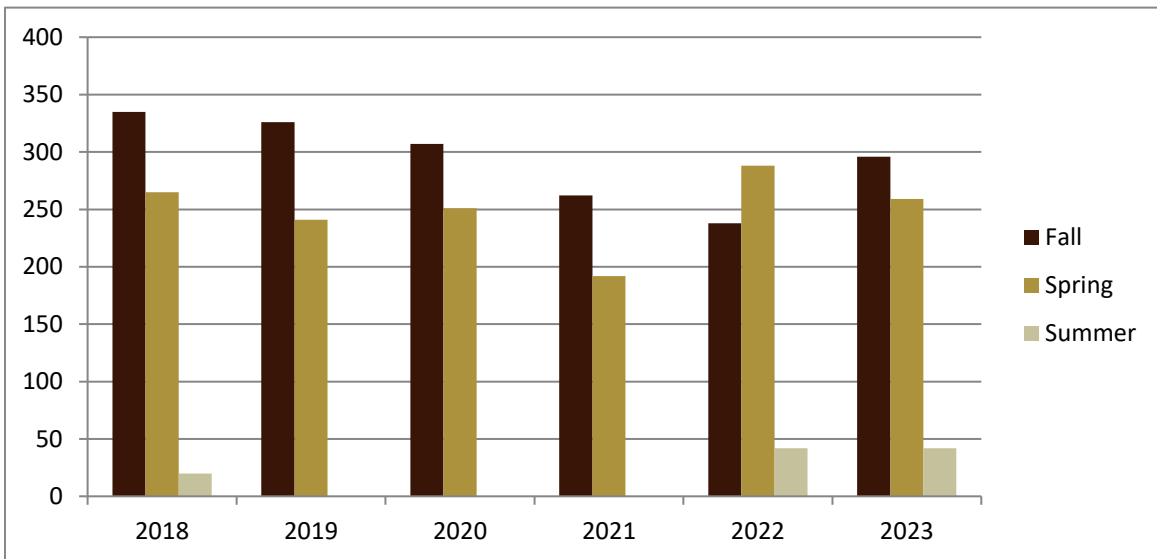

## Course Data

Academic Years 2018 to 2023

Enrolled by Term						
	2018	2019	2020	2021	2022	2023
Fall	335	326	307	262	238	296
Spring	265	241	251	192	288	259
Summer	20				42	42
<b>Grand Total</b>	<b>620</b>	<b>567</b>	<b>558</b>	<b>454</b>	<b>568</b>	<b>597</b>